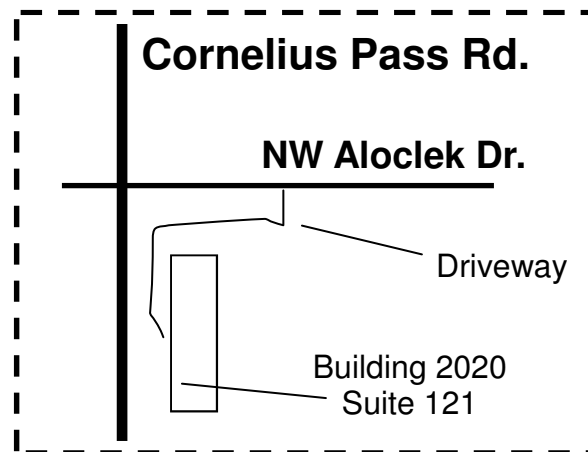

**Directions to**  
*Aloha Christian Church Facility*  
**(not to scale)**

**S. Cornelius Pass Rd. Exit**  
 (Note: do not take first exit, the  
**N. Cornelius Pass Rd. Exit**) —

Take exit, and proceed south on  
 Cornelius Pass Rd.

Move to  
 far left lane

**I-405**

**Exit 1D, US-26/Beaverton/  
 Ocean Beaches** —

Take exit, coming from  
 either direction on I-405,  
 and proceed westbound  
 on US-26

**US-26**

**Cornelius Pass Business Park**  
*Aloha Christian Church Facility*  
**2020 NW Aloclek Dr., Suite 121**