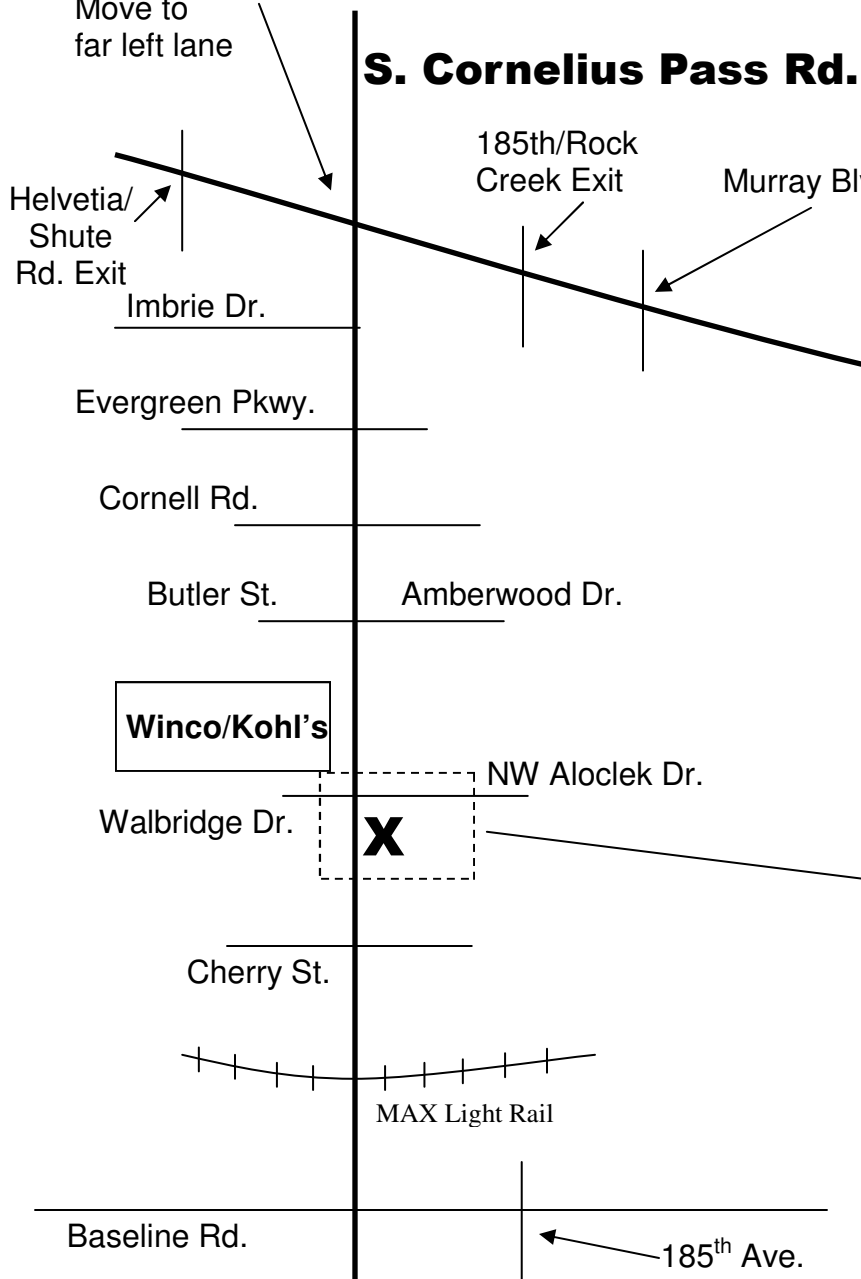

**Directions to**  
*Aloha Christian Church Facility*  
**(not to scale)**

**S. Cornelius Pass Rd. Exit**  
 (Note: do not take first exit, the  
**N. Cornelius Pass Rd. Exit**) —

Take exit, and proceed south on  
 Cornelius Pass Rd.

Move to  
 far left lane

**I-405**

**Exit 1D, US-26/Beaverton/  
 Ocean Beaches** —

Take exit, coming from  
 either direction on I-405,  
 and proceed westbound  
 on US-26

**US-26**

**Cornelius Pass Business Park**  
*Aloha Christian Church Facility*  
**2020 NW Aloclek Dr., Suite 121**